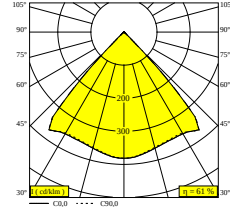

NOCTA RD80 VWFL 927

30111 9200 B

AVAILABLE IN

ALU GREY 30111 9200 A

BLACK 30111 9200 B

FLEMISH BRONZE OUTDOOR 30111 9200 FBRX

ANTHRACITE 30111 9200 N

WHITE 30111 9200 W