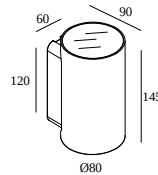

[View on website](#)

General info

LOCATION	outdoor
INSTALLATION	Wall Surface mounted
INGRESS PROTECTION	IP65
PROTECTION AGAINST MECHANICAL IMPACT	IK06
WEIGHT (KG)	1.2
ADJUSTABILITY	non adjustable
INFORMATION	INCL.LENS INCL.LED POWER SUPPLY 350 mA-DC